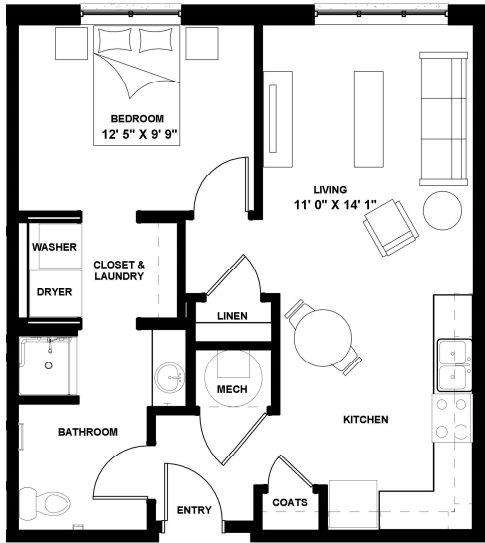

Apartment Floor Plans

One Bedroom Apartment
Approximately 626 sq. ft.

Two Bedroom Apartment
Approximately 805 sq. ft.

Graceview Courtyard
an Immanuel community

1681 College Road
Council Bluffs, IA 51503
712.828.4477

- Community room
- Wellness room
- Beauty salon
- Resident controlled entry
- Full-size refrigerator
- 30 inch electric range
- Dishwasher
- Microwave
- Walk-in shower with bench
- Washer/Dryer in each apartment
- Gas, electricity, trash and sewer services included in the monthly rent
- Discounted cable TV and internet package