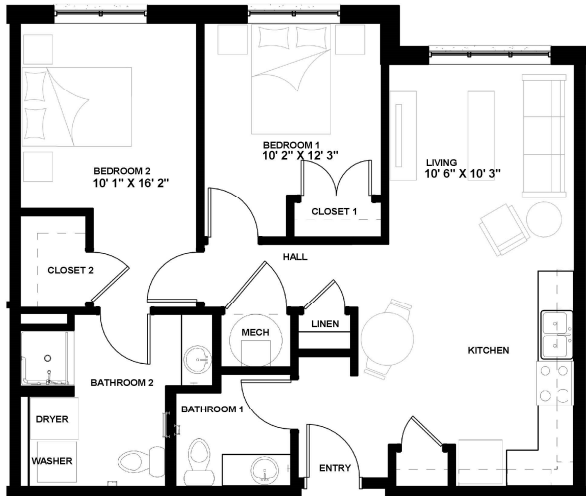

Apartment Floor Plans

One Bedroom Apartment
Approximately 626 sq. ft.

Two Bedroom Apartment
Approximately 805 sq. ft.

Graceview Courtyard
an Immanuel community

1681 College Road
Council Bluffs, IA 51503
712.828.4477