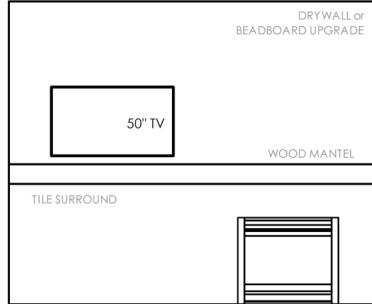

CARDINAL - 1,589 sq. ft.

Cardinal Optional Upgrades

FIREPLACE UPGRADE OPTION A
ELEVATION

ALTERNATE DINING ROOM OPTION

FIREPLACE UPGRADE OPTION B
ELEVATION

FIREPLACE UPGRADE
OPTION B
PLAN

HIDDEN PANTRY UPGRADE