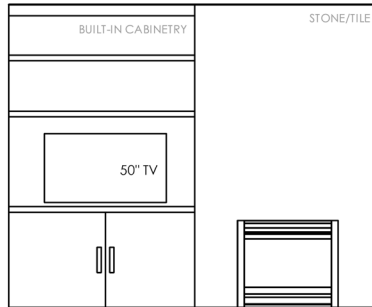

CARDINAL - 1,589 sq. ft.

Cardinal Optional Upgrades

FIREPLACE UPGRADE OPTION A
ELEVATION

ALTERNATE DINING ROOM OPTION

FIREPLACE UPGRADE OPTION B
ELEVATION

FIREPLACE UPGRADE
OPTION B
PLAN

HIDDEN PANTRY UPGRADE